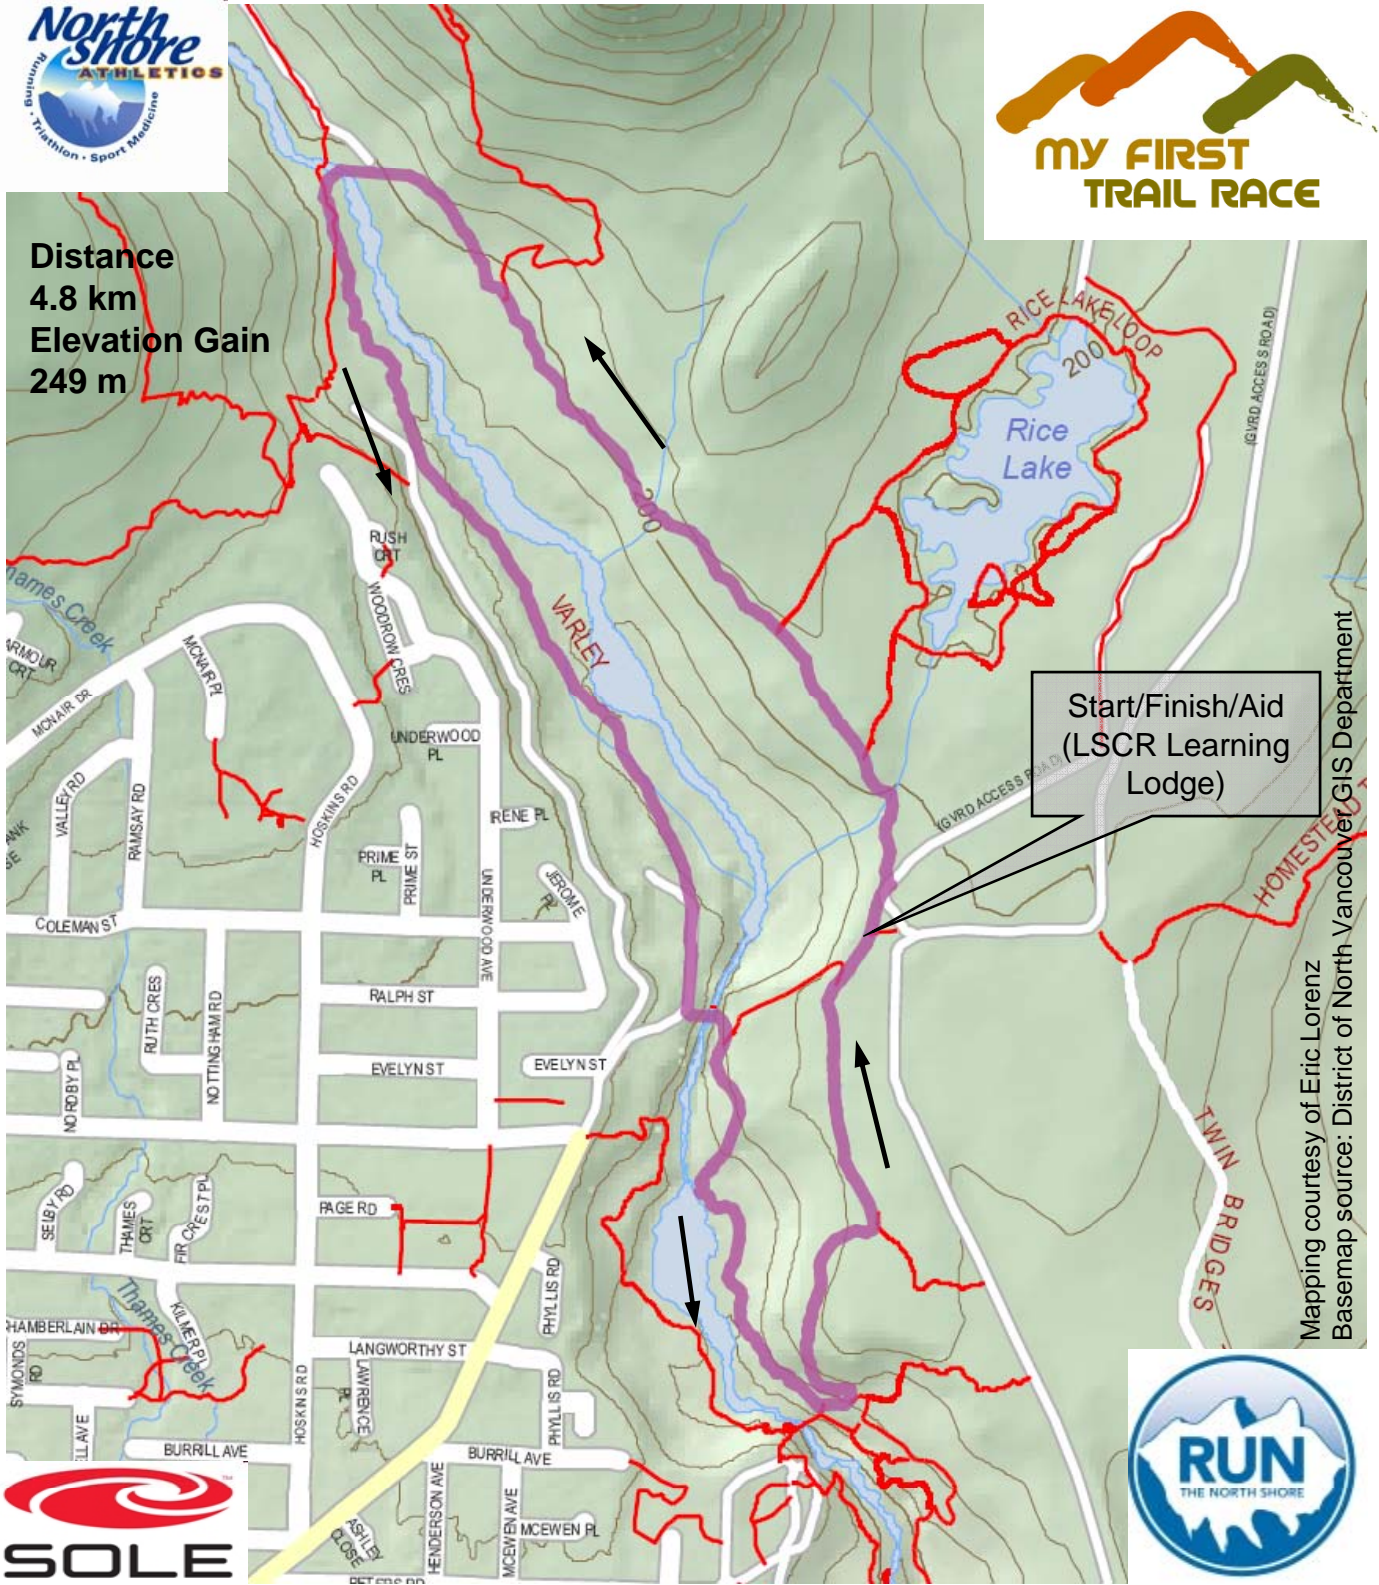

Distance
4.8 km
Elevation Gain
249 m

Start/Finish/Aid
(LSCR Learning
Lodge)

Mapping courtesy of Eric Lorenz
Basemap source: District of North Vancouver GIS Department